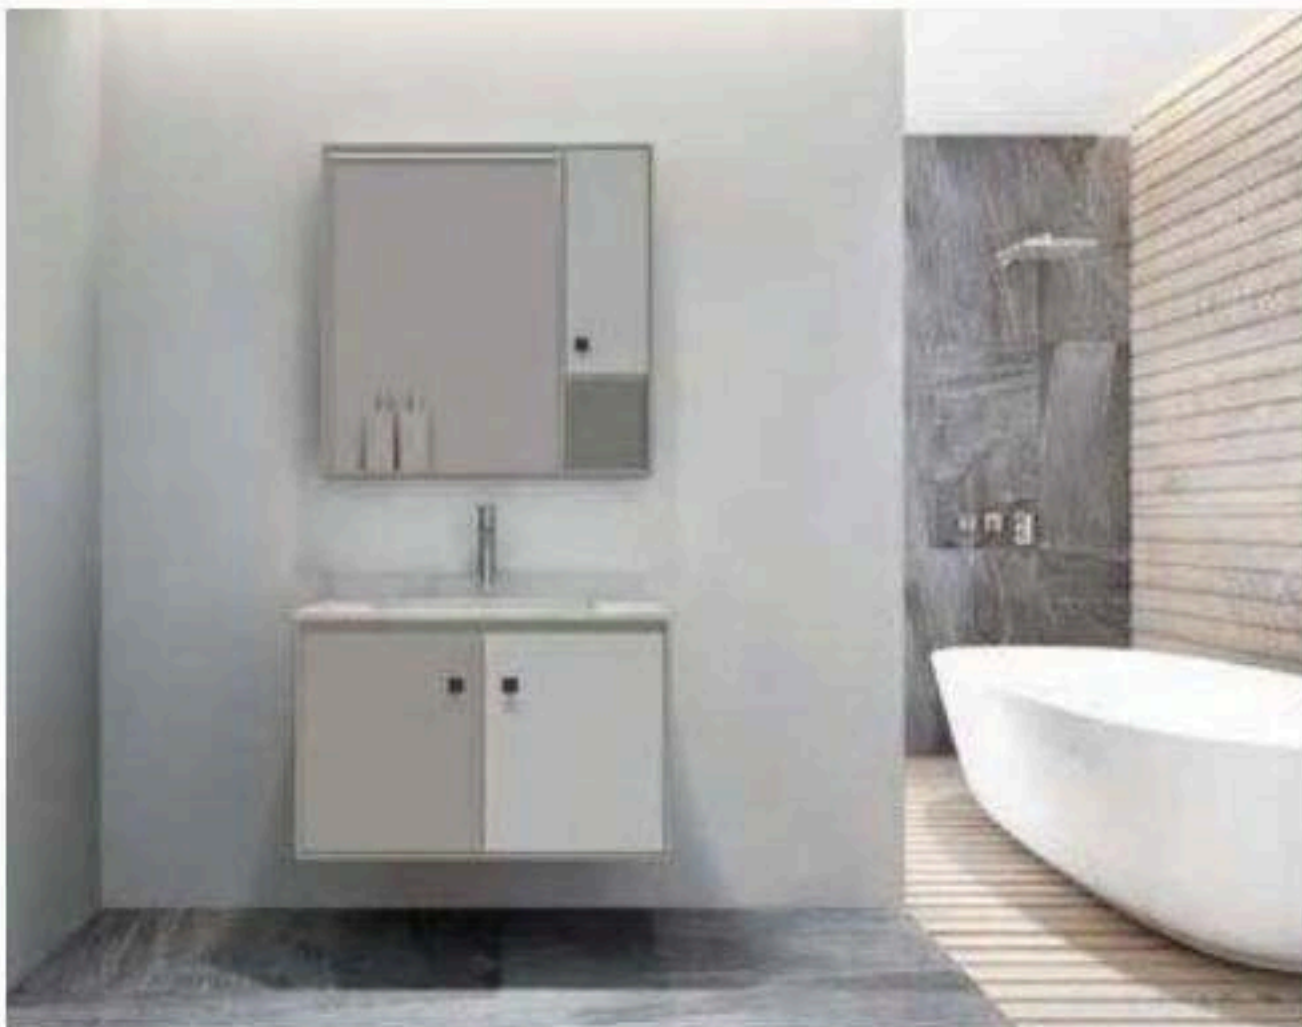

DL-20160

Table Top: L800*W550*H12 mm
Material: Artificial Elegant White
(with #6002 Basin)

Main Cabinet: L790*W540*H500 mm
Material: Paint Free Board
Color: 005-60 Giallo + White

Mirror Cabinet: L800*W130*H800 mm