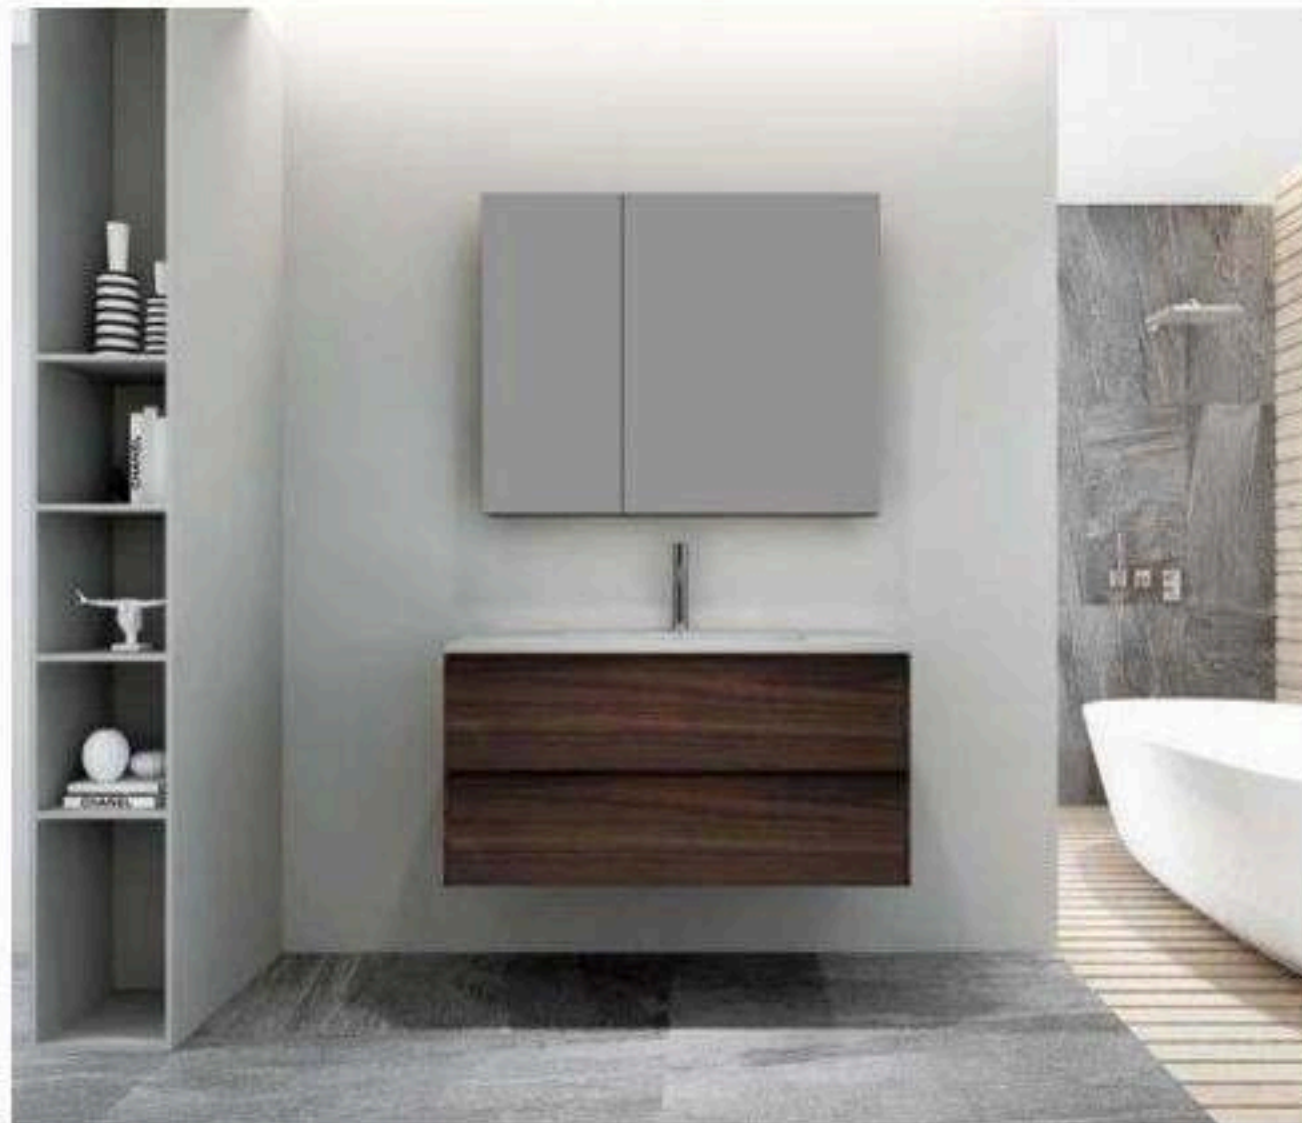

DL-20145

Table Top: L1000*W550*H12 mm
Material: Artificial Elegant White
(with #6002 Basin)

Main Cabinet: L990*W540*H500 mm
Material: Paint Free Board
Color: Walnut

Mirror Cabinet: L1000*W130*H800 mm