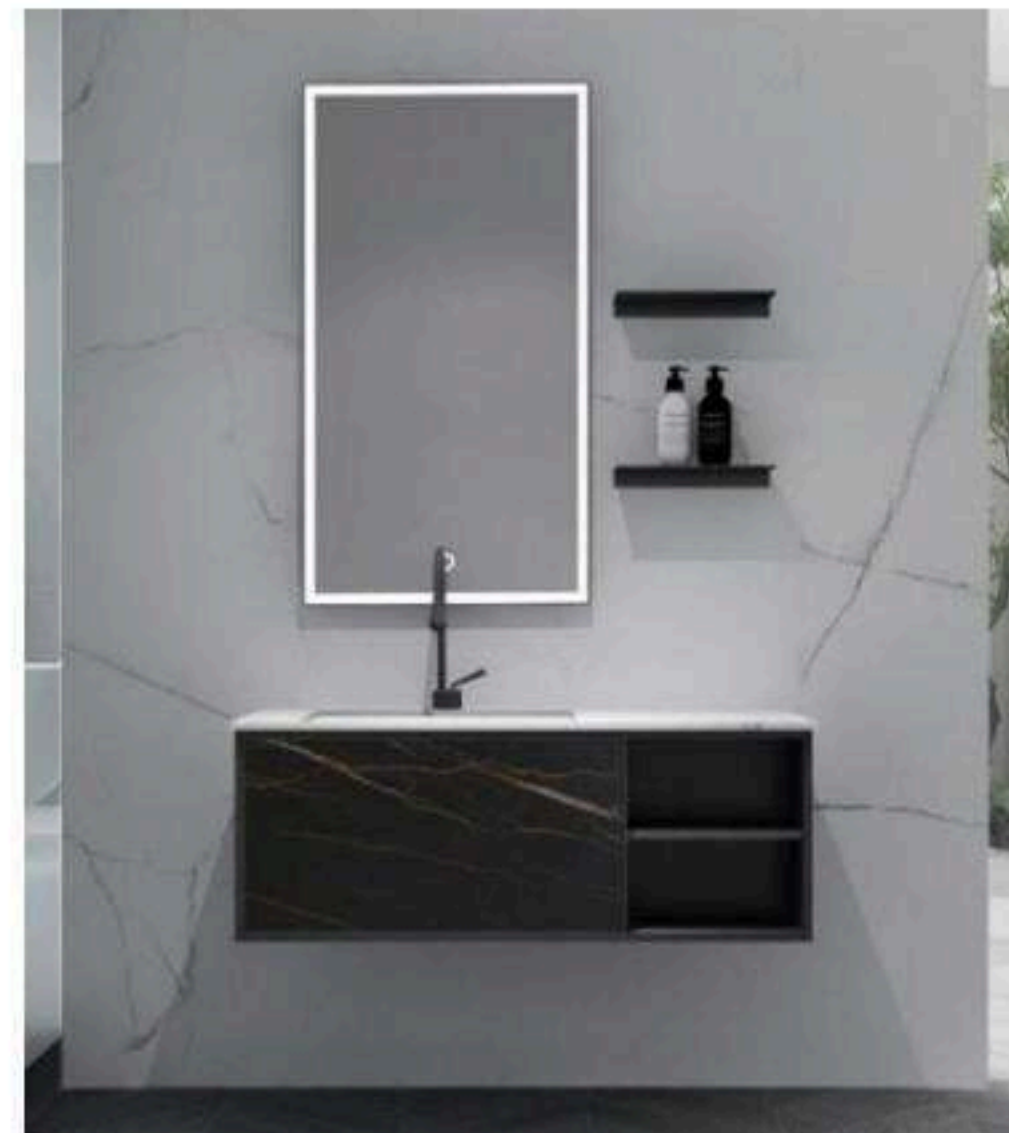

XD-20118(S)

Table Top: L1000*W530*H12 mm
Material: Snow Rock Sintered Stone (with #968 Basin)
Main Cabinet: L990*W520*H360 mm
Material: Ash Wood
Color: Smoky Wood
Mirror: L600*H1200 mm
Storage Pallet: L300*W150*H30 mm