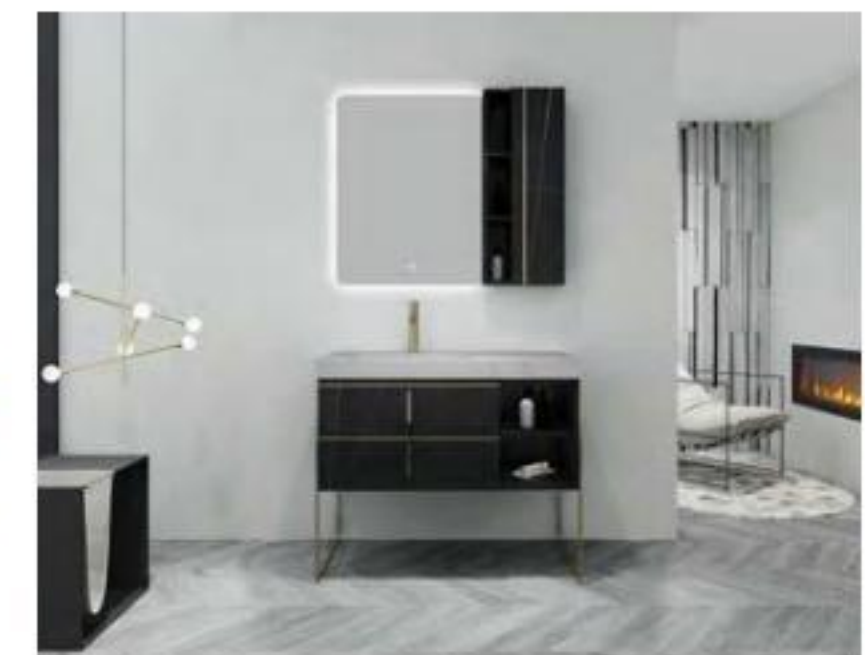

DL-20168-1000(L)

Table Top: L1000*W550*H70 mm
Material: Artificial Calaeatte Granite (with #968B Basin)
Main Cabinet: L990*W540*H430 mm
Material: Paint free board
Color: Lauran Niello
Mirror: L500*H850 mm
Side Cabinet: L350*W130*H850 mm